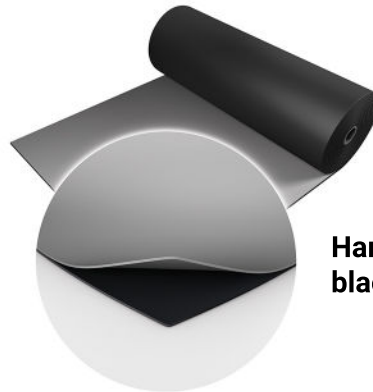

Case Study Kent College Dubai

Harlequin Reversible

Harlequin Reversible is the original double-sided dance and stage floor. It is a lightweight calendered vinyl that rolls out quickly, lays flat and stays flat. It is hard-wearing and slip-resistant on both sides. Suitable for ballet, contemporary, modern, percussive dance including flamenco, Irish and tap, multi-purpose use, hip-hop, jazz, street, theatres and operatic performances.

Harlequin Liberty

Harlequin Liberty is a modular panel-based sprung-floor system, featuring dual-density shock dampening elastomer pads, giving uniform and consistent shock dampening.

If you would like further information, advice and samples please contact us on +44(0)1892 514 888 or enquiries@harlequinfloors.com

Choice of product

**Harlequin Reversible
black/grey**

Harlequin Liberty

Selected Harlequin vinyl performance floor

Clear layered birch plywood with a rounded tongue and groove, plus a latch and lock system