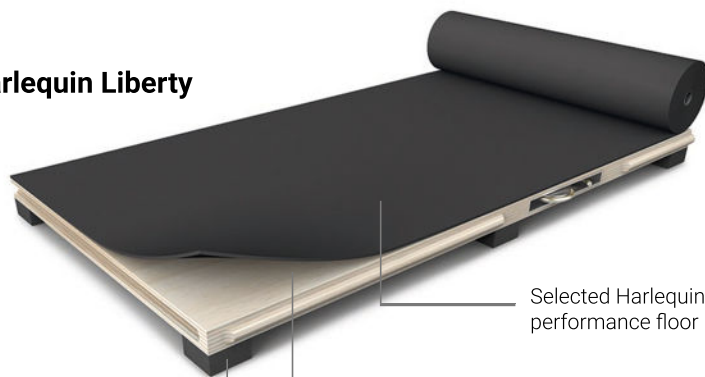

Case Study Kent College Dubai

Harlequin Reversible

Harlequin Reversible is the original double-sided dance and stage floor. It is a lightweight calendered vinyl that rolls out quickly, lays flat and stays flat. It is hard-wearing and slip-resistant on both sides. Suitable for ballet, contemporary, modern, percussive dance including flamenco, Irish and tap, multi-purpose use, hip-hop, jazz, street, theatres and operatic performances.

Harlequin Liberty

Harlequin Liberty is a modular panel-based sprung-floor system, featuring dual-density shock dampening elastomer pads, giving uniform and consistent shock dampening.

If you would like further information, advice and samples please contact us on +44(0)1892 514 888 or enquiries@harlequinfloors.com

Choice of product

**Harlequin Reversible
black/grey**

Harlequin Liberty

Selected Harlequin vinyl performance floor

Clear layered birch plywood with a rounded tongue and groove, plus a latch and lock system